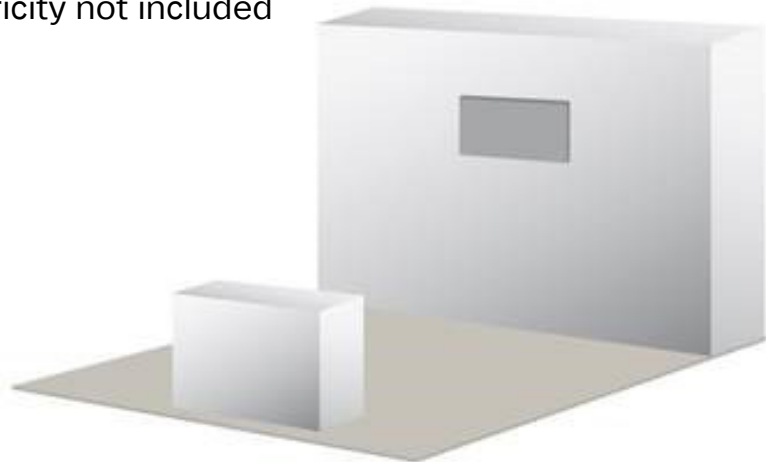

- A 4X2 meter pavilion \ An 8 Sq m pavilion
- Sima system booth with branded back wall (graphic design will be provided by the Exhibitor)
- Logo of exhibitor on lightning display
- 1 counter
- 2 Standard chairs
- 1 Lit Signage
- Carpet
- Electricity not included

*All Pictures shown are for illustration purpose only. Actual product may vary.

DESIGNED BOOTH / 12 Sq m module

With the Designed Booth option you are guaranteed high visibility. Save time and optimise your stand with this fully-fitted option.

Each booth includes:

- 1 Branded back wall - 4 m width X 3 m height (graphic design will be provided by the exhibitor)
- 1 42" LCD screen
- 1 Counter
- 2 High chairs
- Carpet
- Electricity not included